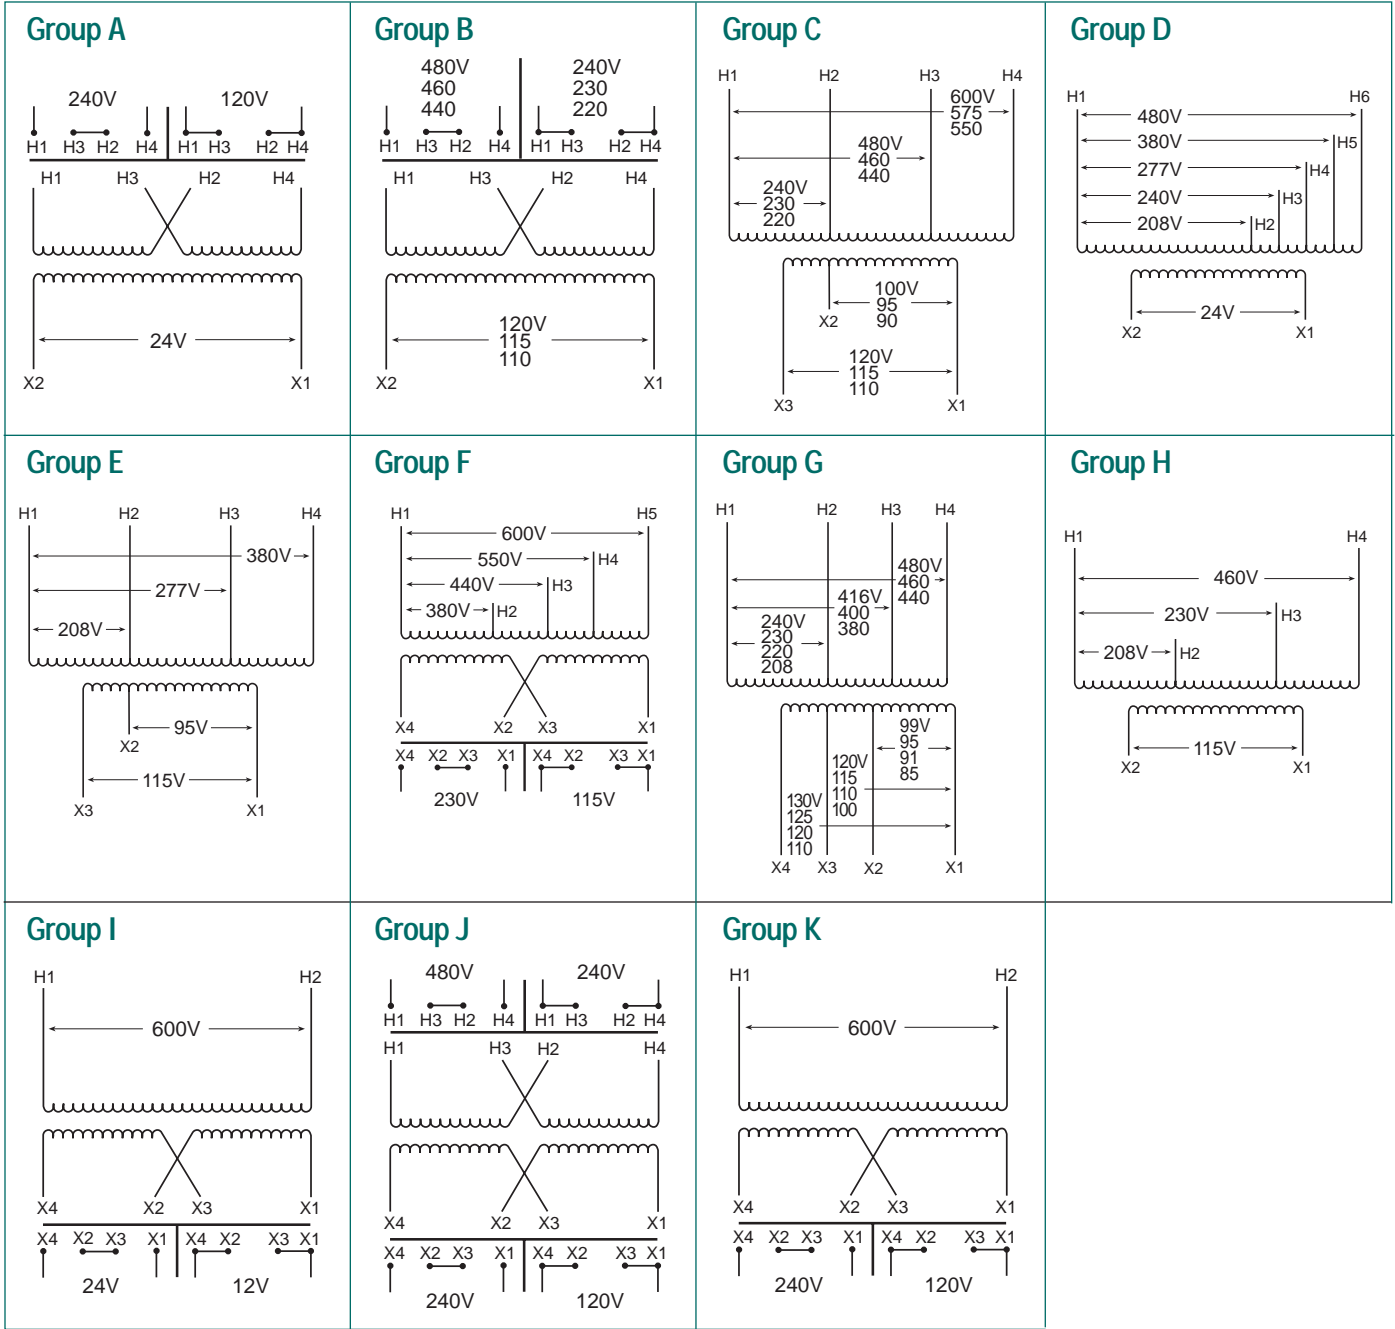

TA Series Open Core & Coil Wiring Diagrams

TA Series Open Core & Coil Dimensional Drawings

50 VA Thru 2 kVA

3 & 5 kVA

TB Series Open Core & Coil Wiring Diagrams

TB Series Open Core & Coil Dimensional Drawings